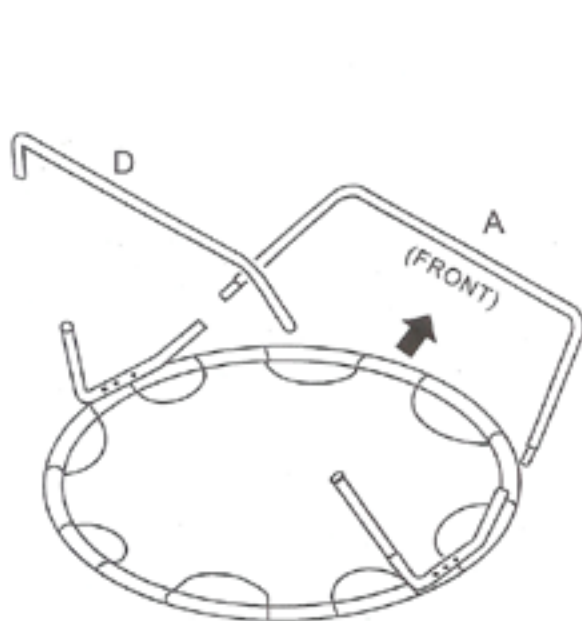

# INSTRUCTIONS

**NOTE: FRAME IS ASSEMBLED UP SIDE DOWN**

STEP 1

STEP 2

**DO NOT TIGHTEN SCREWS UNTIL ASSEMBLY IS COMPLETE**

STEP 3

STEP 4

NOTE: The cushion has been compressed to approximately 1/5 size for shipping. From the time it was packed until you received it has been at least 45 days. Due to this IT WILL TAKE ABOUT 24 HOURS TO REGAIN FULL LOFT.

Please grab the filler material from both sides around the perimeter of the cover and pull outward to help speed this up.

Once the cushion has been decompressed it will stay that way. Enjoy!