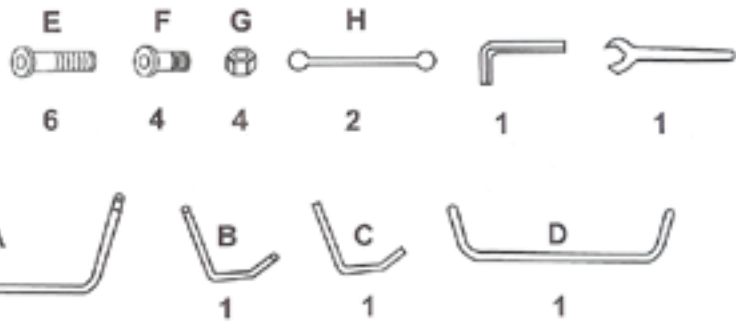

# INSTRUCTIONS

**NOTE: FRAME IS ASSEMBLED UP SIDE DOWN**

STEP 1

STEP 2

**DO NOT TIGHTEN SCREWS UNTIL ASSEMBLY IS COMPLETE**

STEP 3

STEP 4

NOTE: The cushion has been compressed to approximately 1/5 size for shipping. From the time it was packed until you received it has been at least 45 days. Due to this IT WILL TAKE ABOUT 24 HOURS TO REGAIN FULL LOFT.

Please grab the filler material from both sides around the perimeter of the cover and pull outward to help speed this up.

Once the cushion has been decompressed it will stay that way. Enjoy!