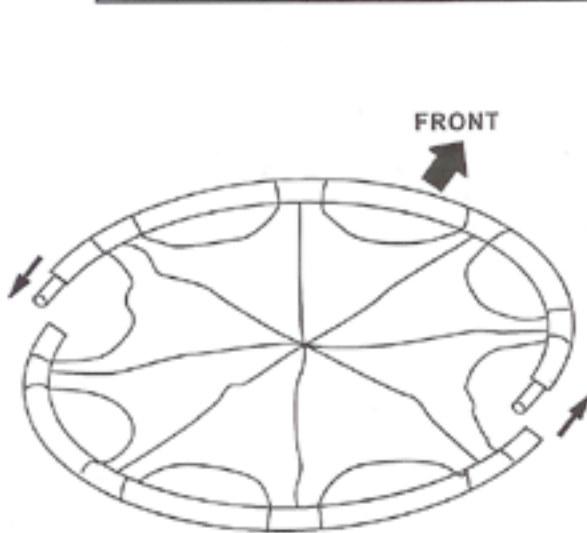

# INSTRUCTIONS

**NOTE: FRAME IS ASSEMBLED UP SIDE DOWN**

STEP 1

STEP 2

**DO NOT TIGHTEN SCREWS UNTIL ASSEMBLY IS COMPLETE**

STEP 3

STEP 4

NOTE: The cushion has been compressed to approximately 1/5 size for shipping. From the time it was packed until you received it has been at least 45 days. Due to this IT WILL TAKE ABOUT 24 HOURS TO REGAIN FULL LOFT.

Please grab the filler material from both sides around the perimeter of the cover and pull outward to help speed this up.

Once the cushion has been decompressed it will stay that way. Enjoy!