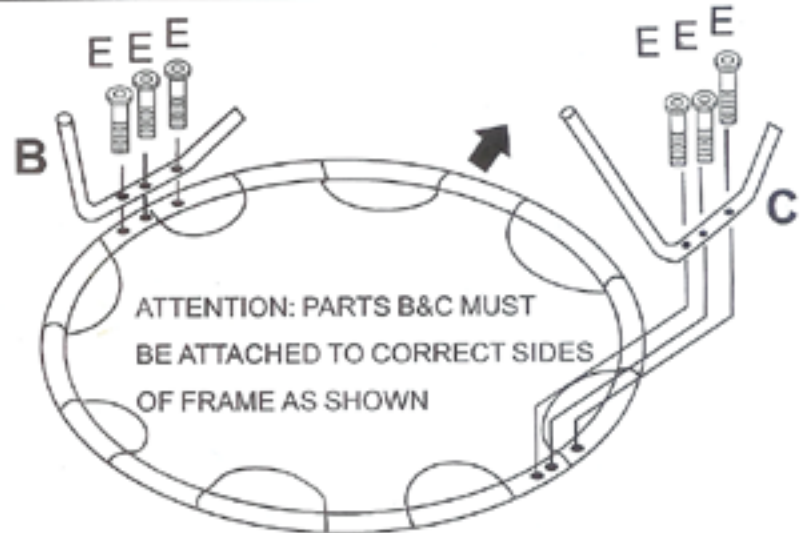

# INSTRUCTIONS

**NOTE: FRAME IS ASSEMBLED UP SIDE DOWN**

STEP 1

STEP 2

**DO NOT TIGHTEN SCREWS UNTIL ASSEMBLY IS COMPLETE**

STEP 3

STEP 4

NOTE: The cushion has been compressed to approximately 1/5 size for shipping. From the time it was packed until you received it has been at least 45 days. Due to this IT WILL TAKE ABOUT 24 HOURS TO REGAIN FULL LOFT.

Please grab the filler material from both sides around the perimeter of the cover and pull outward to help speed this up.

Once the cushion has been decompressed it will stay that way. Enjoy!