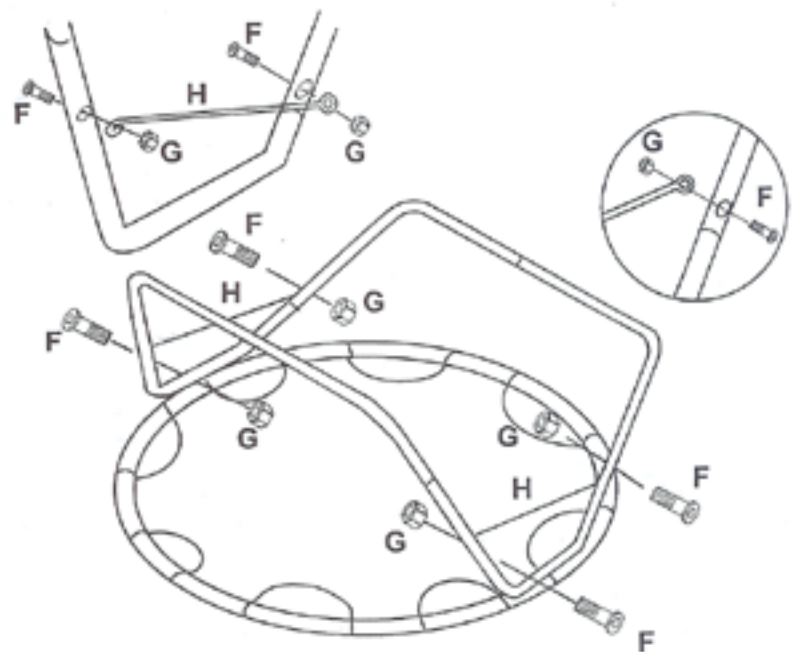

# INSTRUCTIONS

**NOTE: FRAME IS ASSEMBLED UP SIDE DOWN**

STEP 1

STEP 2

**DO NOT TIGHTEN SCREWS UNTIL ASSEMBLY IS COMPLETE**

STEP 3

STEP 4

NOTE: The cushion has been compressed to approximately 1/5 size for shipping. From the time it was packed until you received it has been at least 45 days. Due to this IT WILL TAKE ABOUT 24 HOURS TO REGAIN FULL LOFT.

Please grab the filler material from both sides around the perimeter of the cover and pull outward to help speed this up.

Once the cushion has been decompressed it will stay that way. Enjoy!